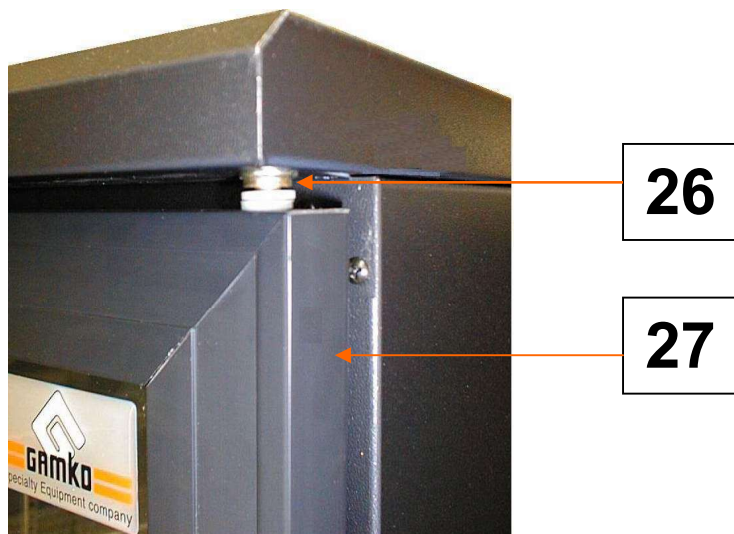

Nr.	spare part	Code nr.
26	Upper door hinge	013040040
27	Door gasket	006110510
28	Lower door hinge	013040040 + 012090702