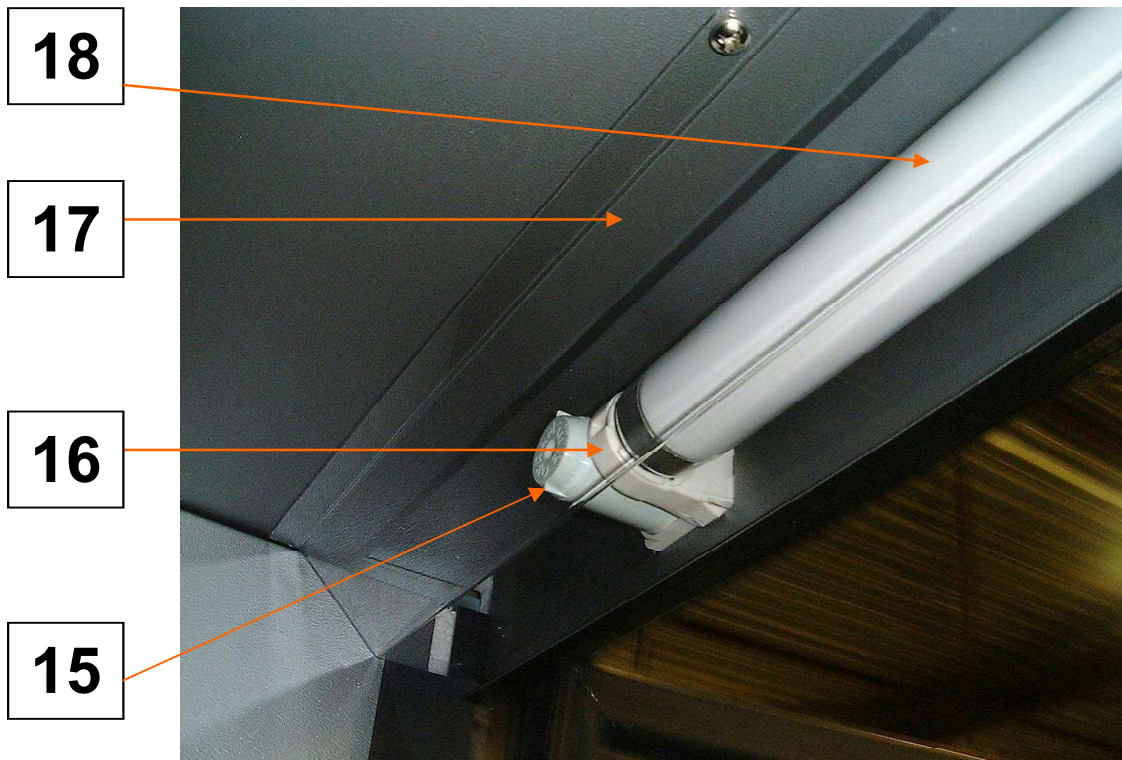

Nr.	spare part	Code nr.
10	Shelf	004010386
11	Shelf climbing strip	013070031
12	Shelf support clip	013010001
13	Switch ON / OFF	008040101
14	Fan motor grid	007030107

Nr.	spare part	Code nr.
15	Light starter	008090323
16	Tube/starter connector	008090345
	Tube connector	008090344
17	Tube cover	255556A
18	Fluorescent tube	008090205
19	Adjustable leg	013060056