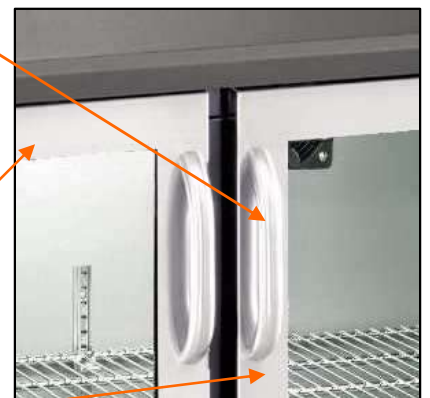

20

21

22

Nr.	spare part	Code nr.
20	Thermostat	005050168
21	Light switch	008040127
22	Lock (2x)	013050257 + 013050264
23	handle (anthracite)	006050146
	handle (stainless steel)	013020114
24	Door Left anthracite (complete)	MX-BFR250GGL07
	Door Left st. steel (complete)	MX-BFR250GGL31
25	Door Right anthracite (complete)	MX-BFR250GGR07
	Door Right st. steel (complete)	MX-BFR250GGR31

23

24

25