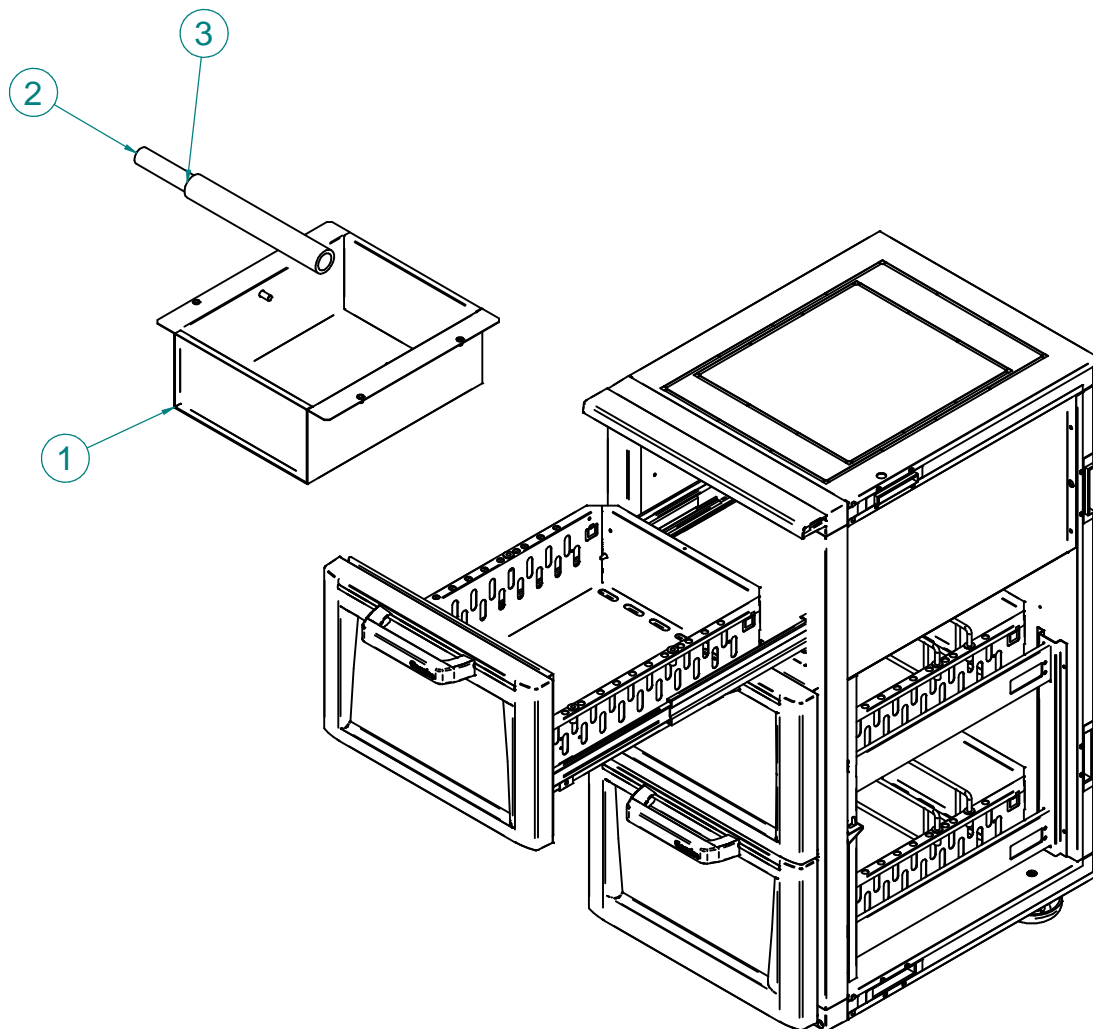

for other spare parts  
see file: X-drawers

X/ACM41

Item	part no.	Description	Nederlands	English	Deutsch	Français
1	230389A		koffie drab lade	coffee fold-out drawer	container	tiroir marc à café
2	006060121		Nylon klopstang	Nylon bar	Stange	Nylon Barre
3	006060122		Rubberslang	Rubber Hose	Gummi Schlauch	Tube en Caoutchouc

for other spare parts  
see file: X-drawers