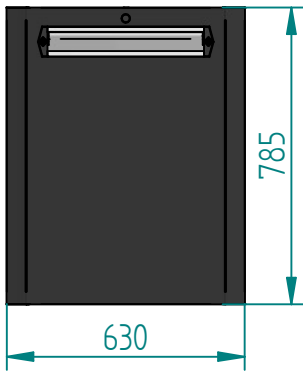

FKG25/**

FKG25/4

FK-25F4B630

FK-25F4B630A
with lock